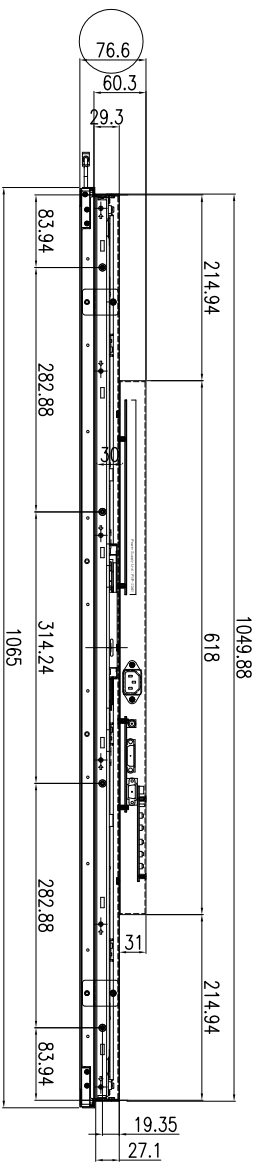

46-3N6P-460HVN02

1 2 3 4 5 6 7 8

TITLE			
46-3N6P-460HVN02			
DATE	13.09.04		
DESIGNER	S.M.LEE		
CHECKER			
SCALE	1:1		
UNIT	mm		
Dreamech 드림텍(주) National Design Data Center