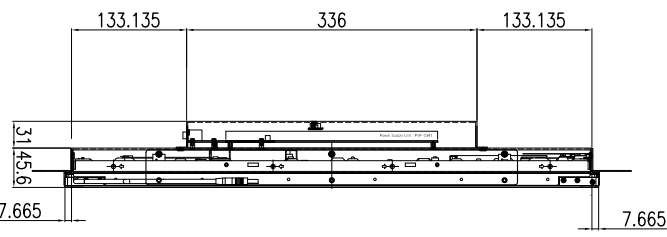

46-3N6P-460HVN02

1 2 3 4 5 6 7 8

TITLE			
46-3N6P-460HVN02			
DATE	13.09.04		
DESIGNER	S.M.LEE		
CHECKER			
SCALE	1:1		
UNIT	mm		
Dreamech 드림텍(주) National Design Data Center