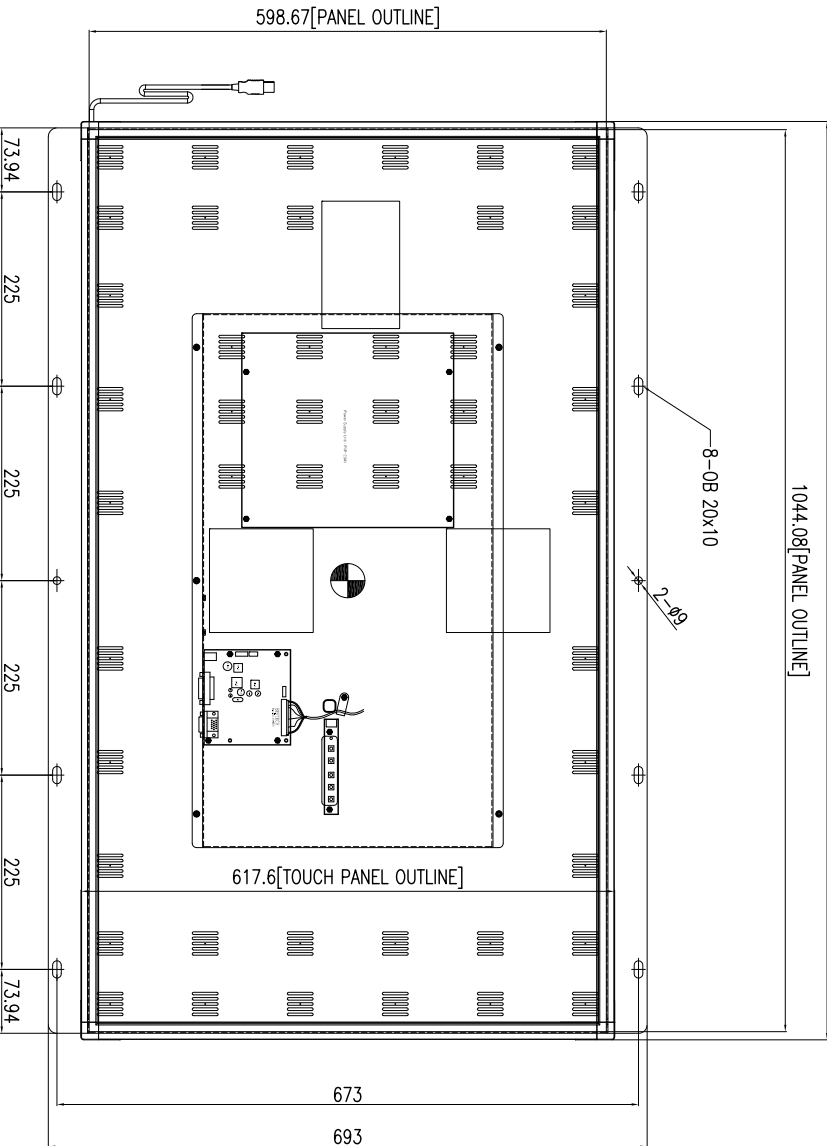

46-3N6P-460HVN02

1 2 3 4 5 6 7 8

TITLE			
46-3N6P-460HVN02			
DATE	13.09.04		
DESIGNER	S.M.LEE		
CHECKER			
SCALE	1:1		
UNIT	mm		
Dreamech 드림텍(주) National Design Data Center